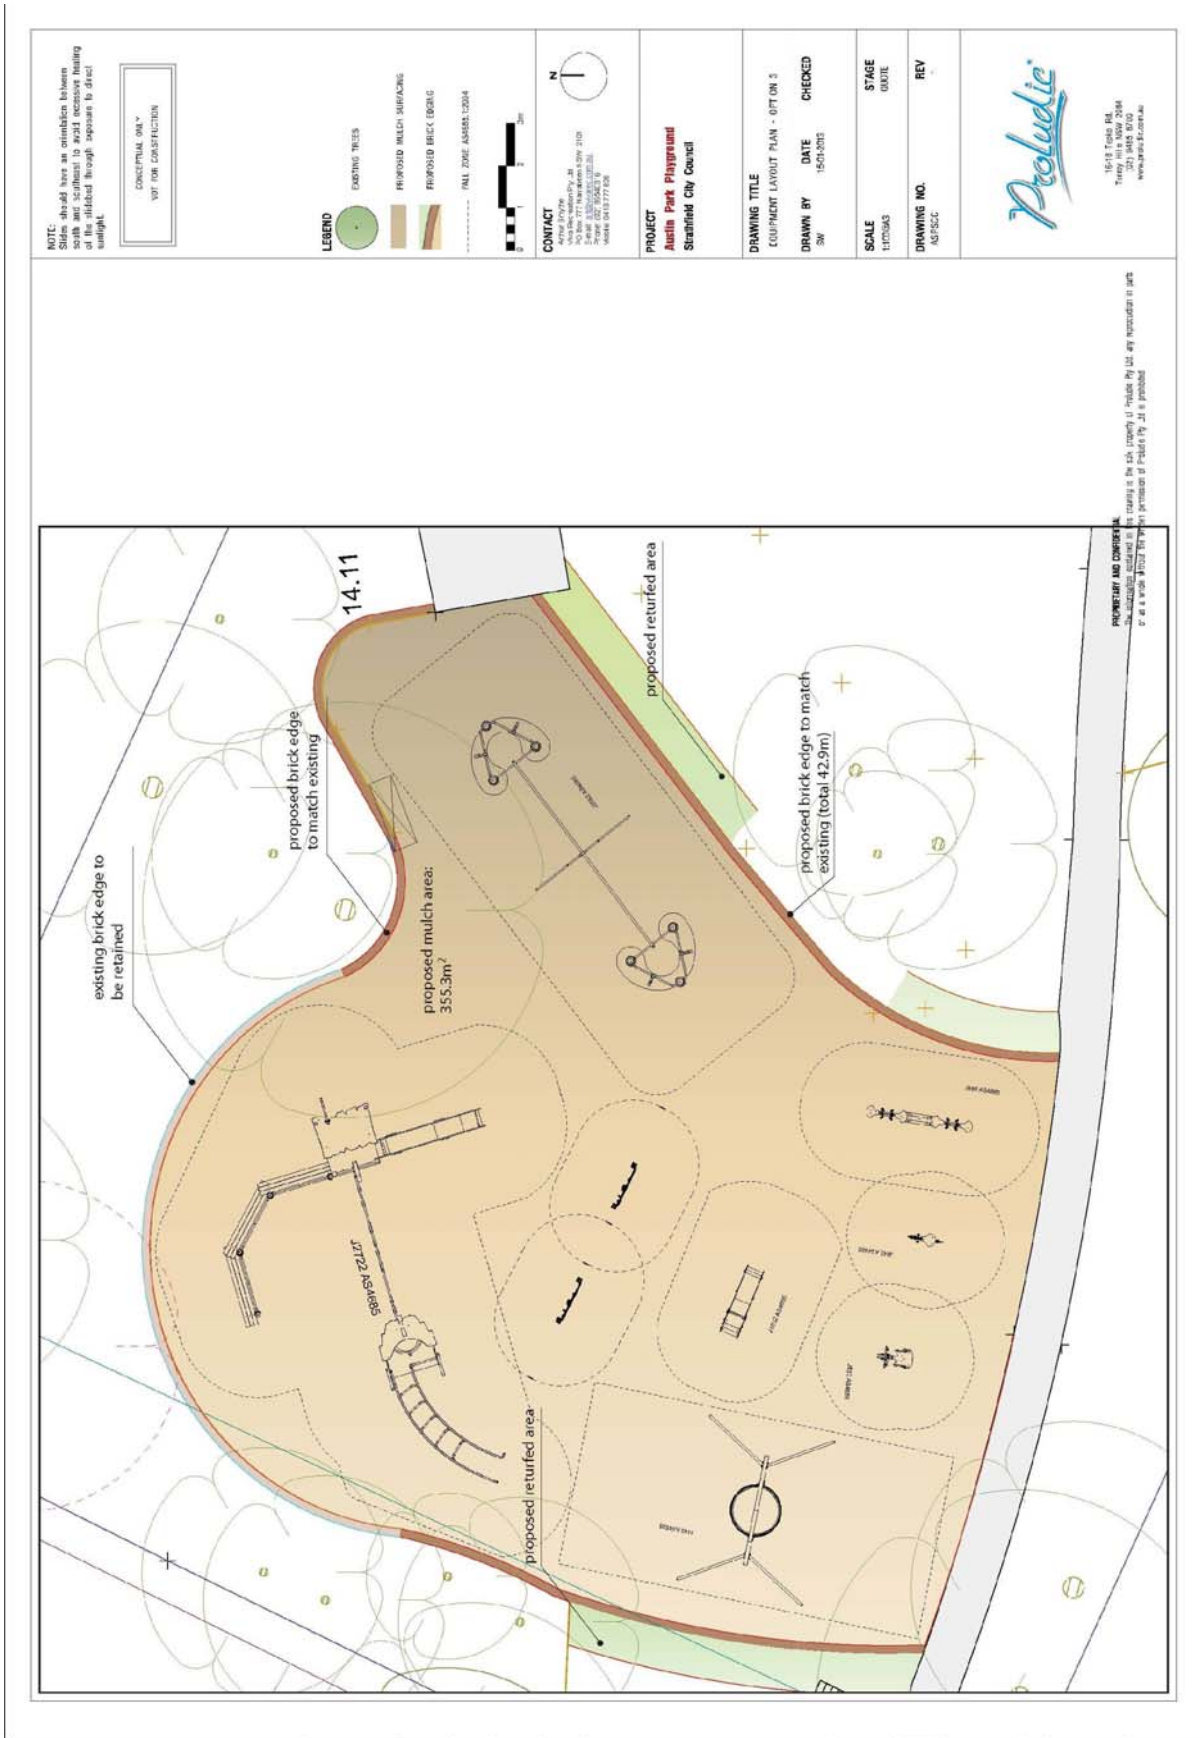

ATTACHMENT 1

Playground Design and Equipment

KANOPE

A GATEWAY TO AN IMAGINARY RAINFOREST ADVENTURE
...AND A SERIES OF NATURAL CHALLENGES!!

BALANCING PLANKS

* Please note: These pictures are an approximation only

STAINLESS STEEL
TARZAN-LIKE STRUCTURES

EDUCATIONAL AND DYNAMIC PLAY

FAUNA & FLORA THEMES!

INDIVIDUAL & SOCIAL ITEMS

IMAGINATIVE & INTERACTIVE!

GEMINI THE CRICKET

MELVIN THE MONKEY

DYNAMIC EQUIPMENT