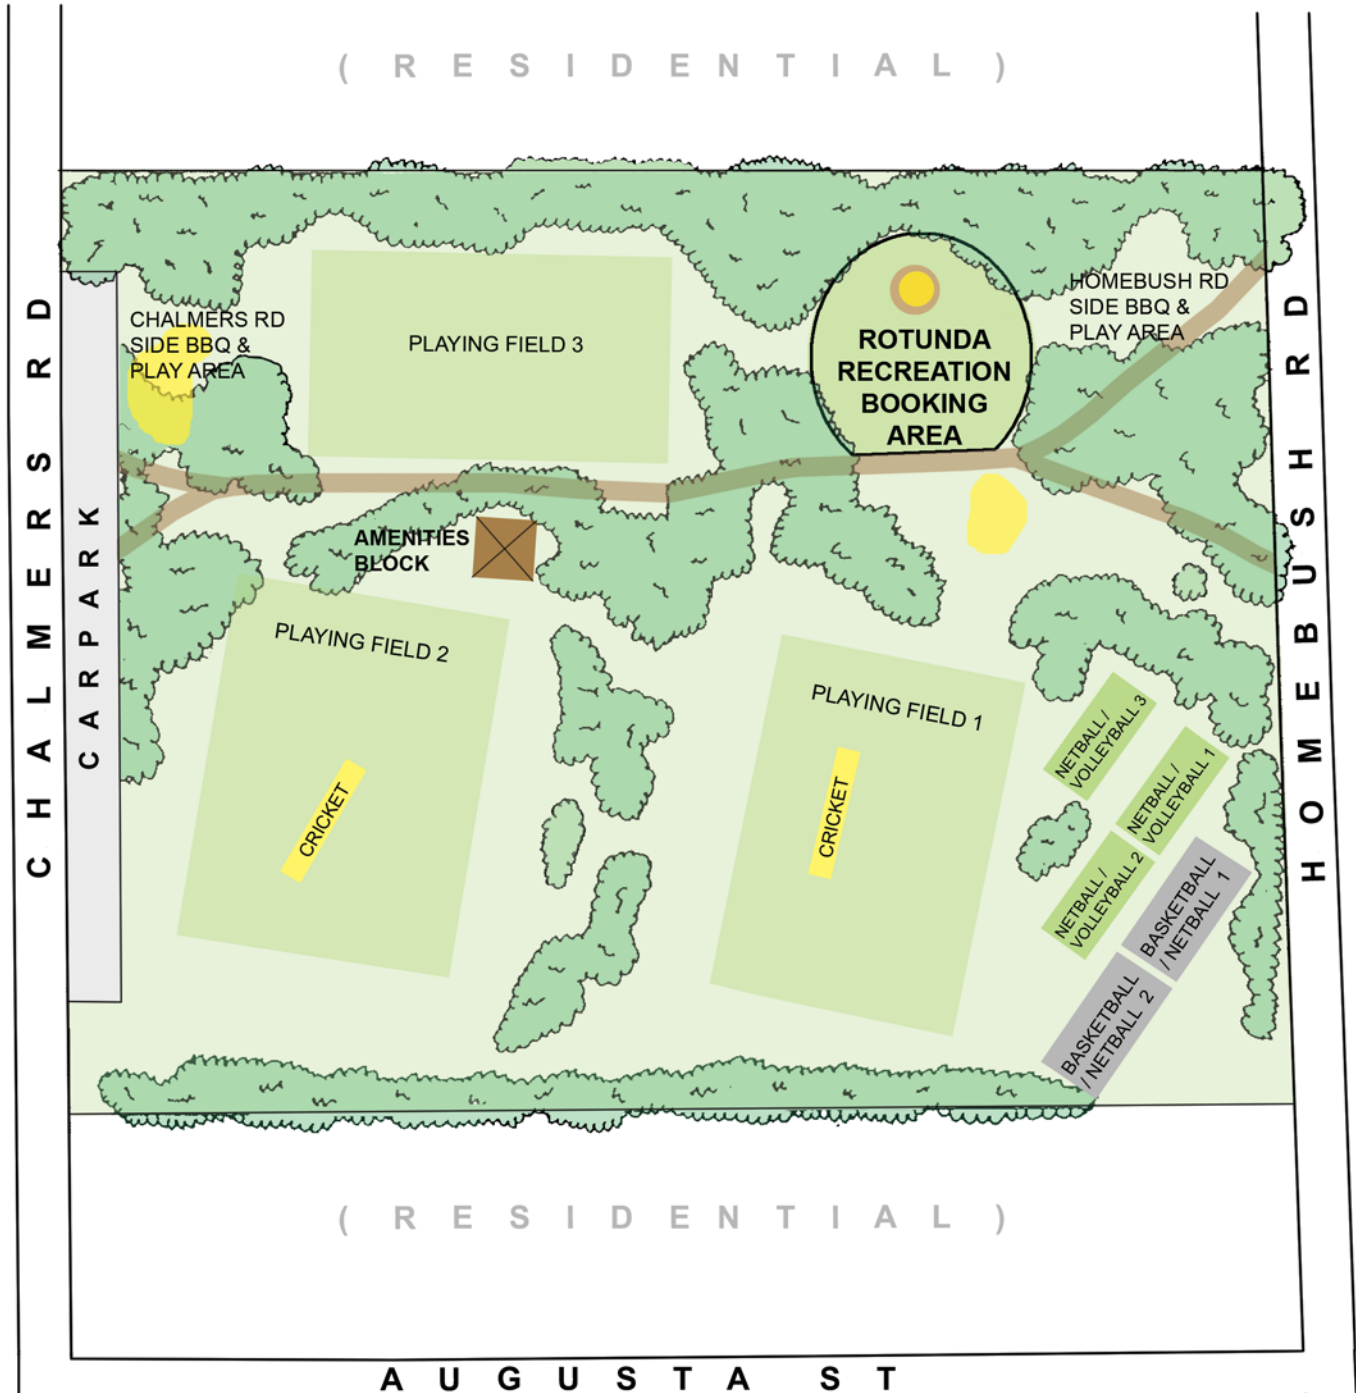

# STRATHFIELD PARK

Scale: 1:2000

Summer	Winter
2x Synthetic Cricket	3x Soccer

## All Year

- 2x All weather Basketball & Netball Courts
- Amenities
- 2x BBQ/Playground Areas: Homebush Rd side & Chalmers Rd Side
- 3x Grass Courts Netball/Volleyball