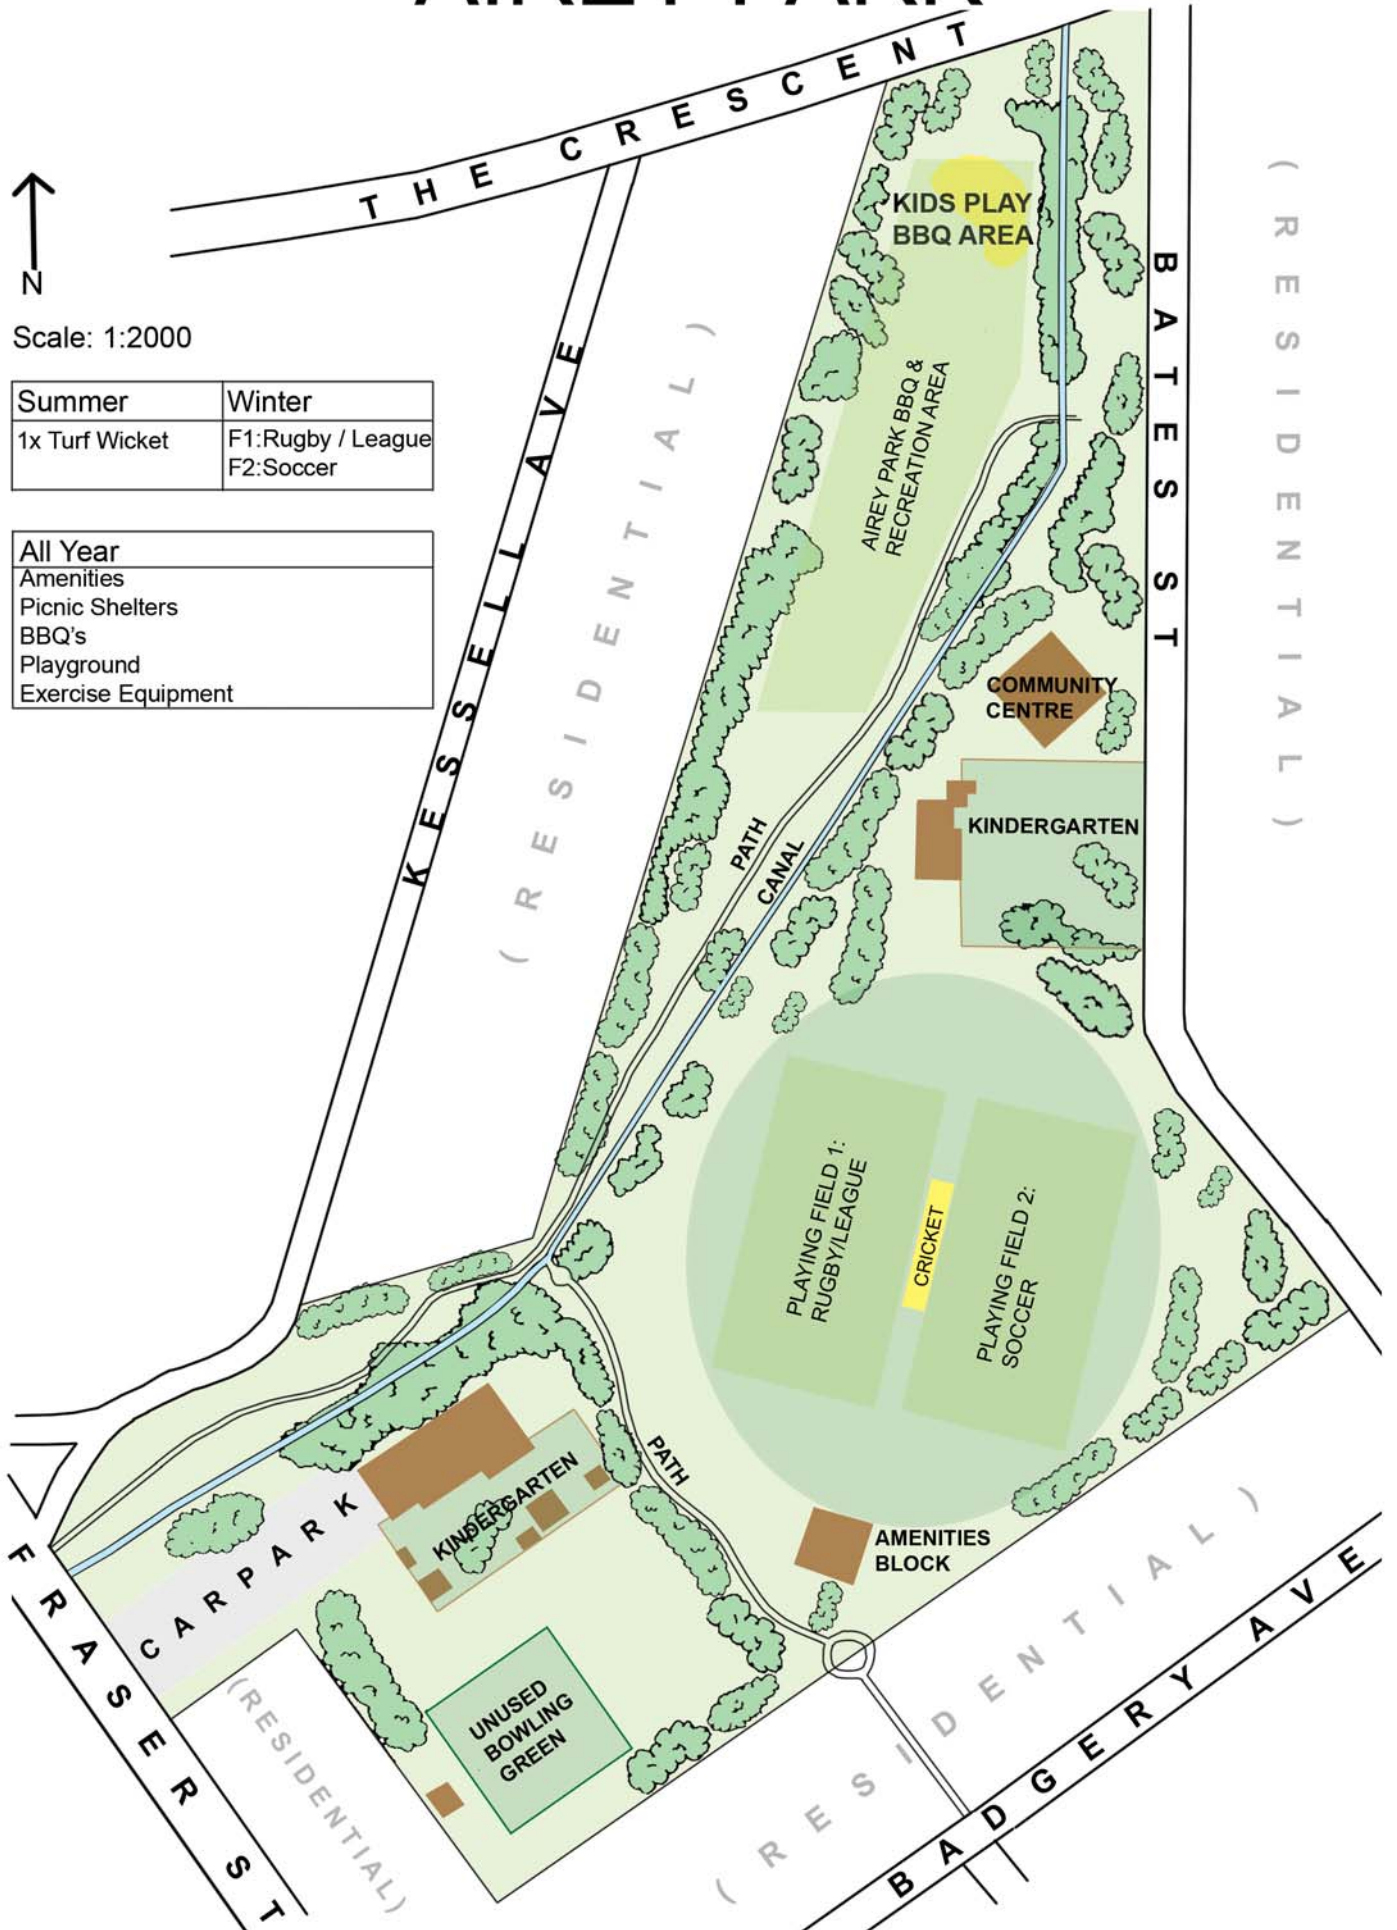

AIREY PARK

Scale: 1:2000

Summer	Winter
1x Turf Wicket	F1: Rugby / League F2: Soccer

All Year
Amenities
Picnic Shelters
BBQ's
Playground
Exercise Equipment

THE CRESCENT

KESSELL AVE

(RESIDENTIAL)

BATTERS ST

(RESIDENTIAL)

BADGERY AVE

(RESIDENTIAL)

FRASER ST

(RESIDENTIAL)

AMENITIES BLOCK

PLAYING FIELD 1:
RUGBY/LEAGUE

CRICKET

PLAYING FIELD 2:
SOCCER

KINDERGARTEN

COMMUNITY CENTRE

AIREY PARK BBQ &
RECREATION AREA

KIDS PLAY
BBQ AREA

KINDERGARTEN

UNUSED
BOWLING
GREEN

FRASCARPARK

PATH

CANAL

PATH